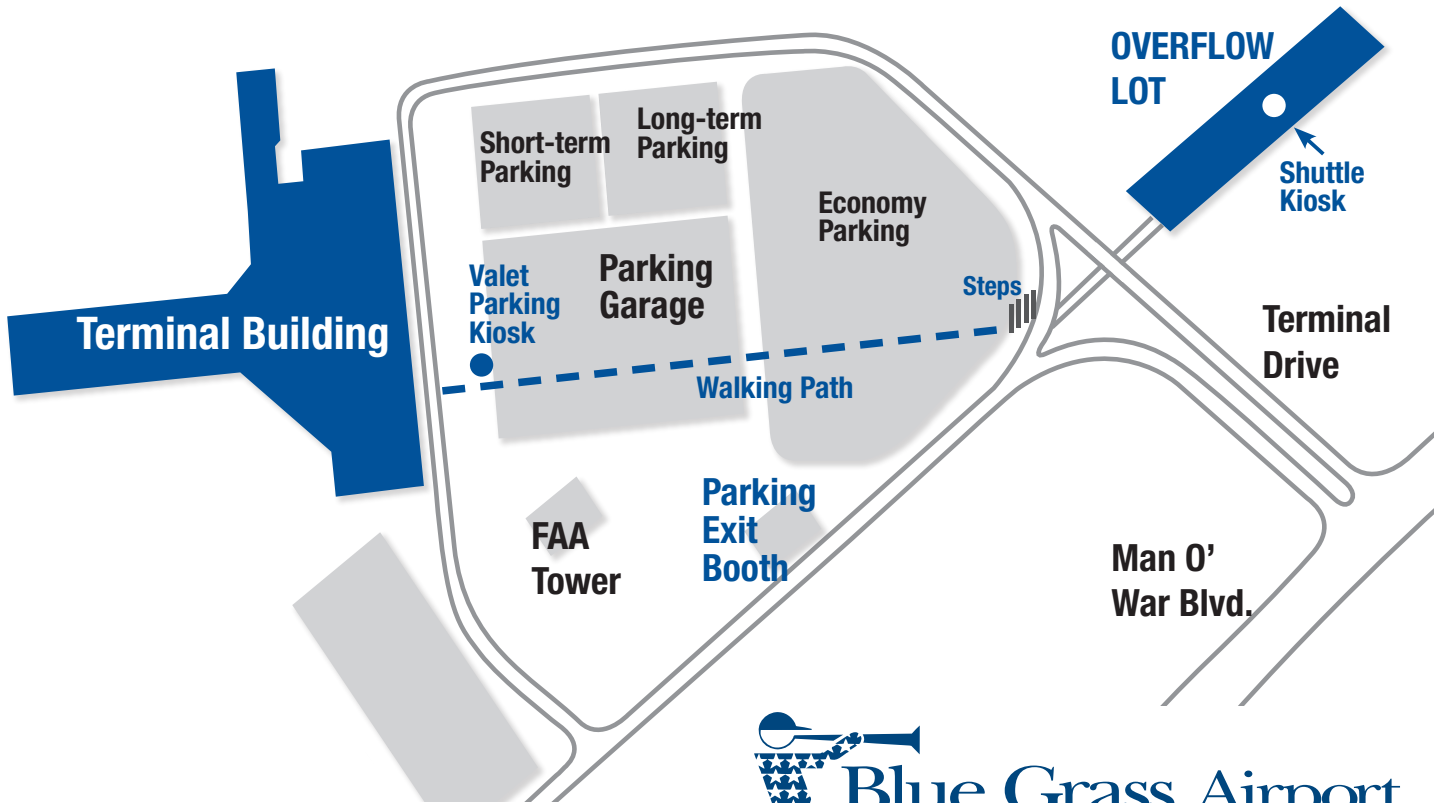

Overflow Parking Lot Map

Blue Grass Airport

LEXINGTON, KENTUCKY