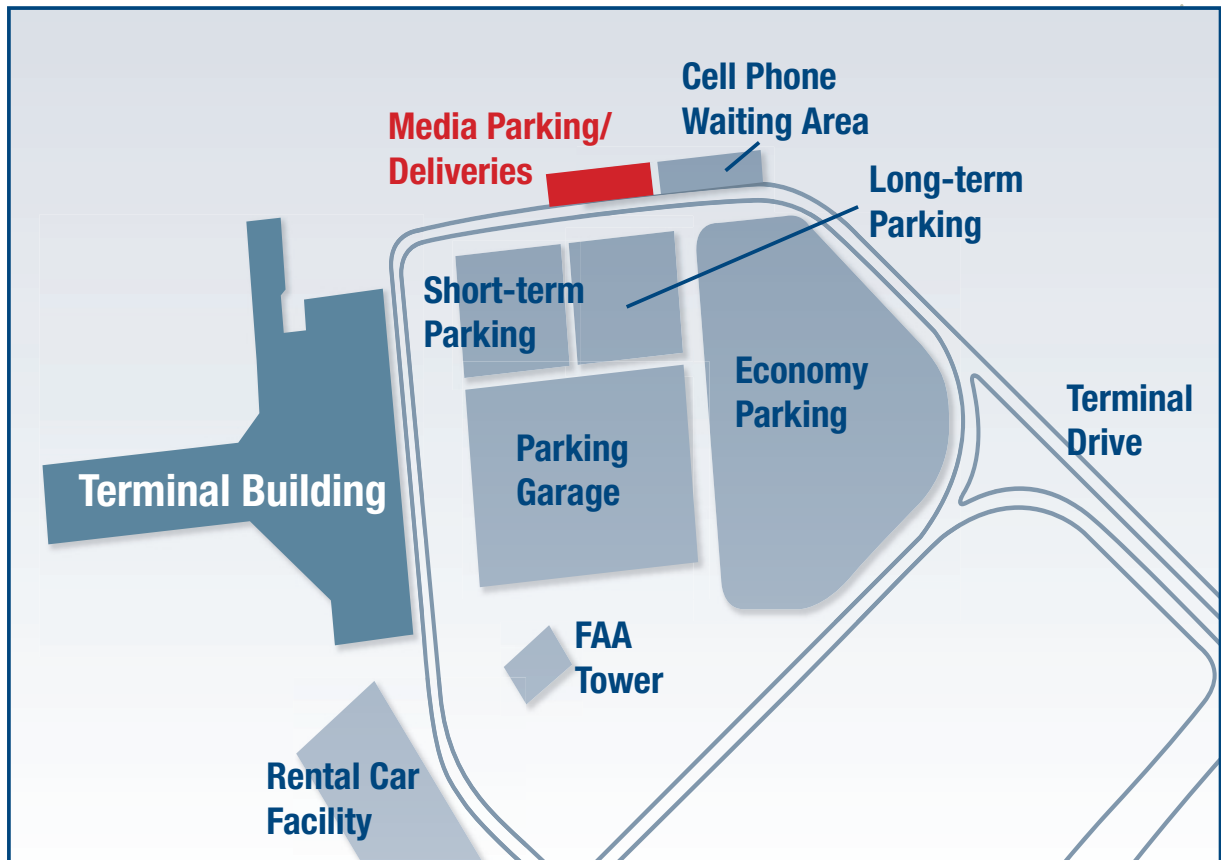

Media Parking Area

Media is also welcome to park in short-term parking and can bring their parking ticket to airport Marketing and Community Relations staff for validation.

For additional assistance, please contact Blue Grass Airport at 859.425.3100 or visit www.bluegrassairport.com.