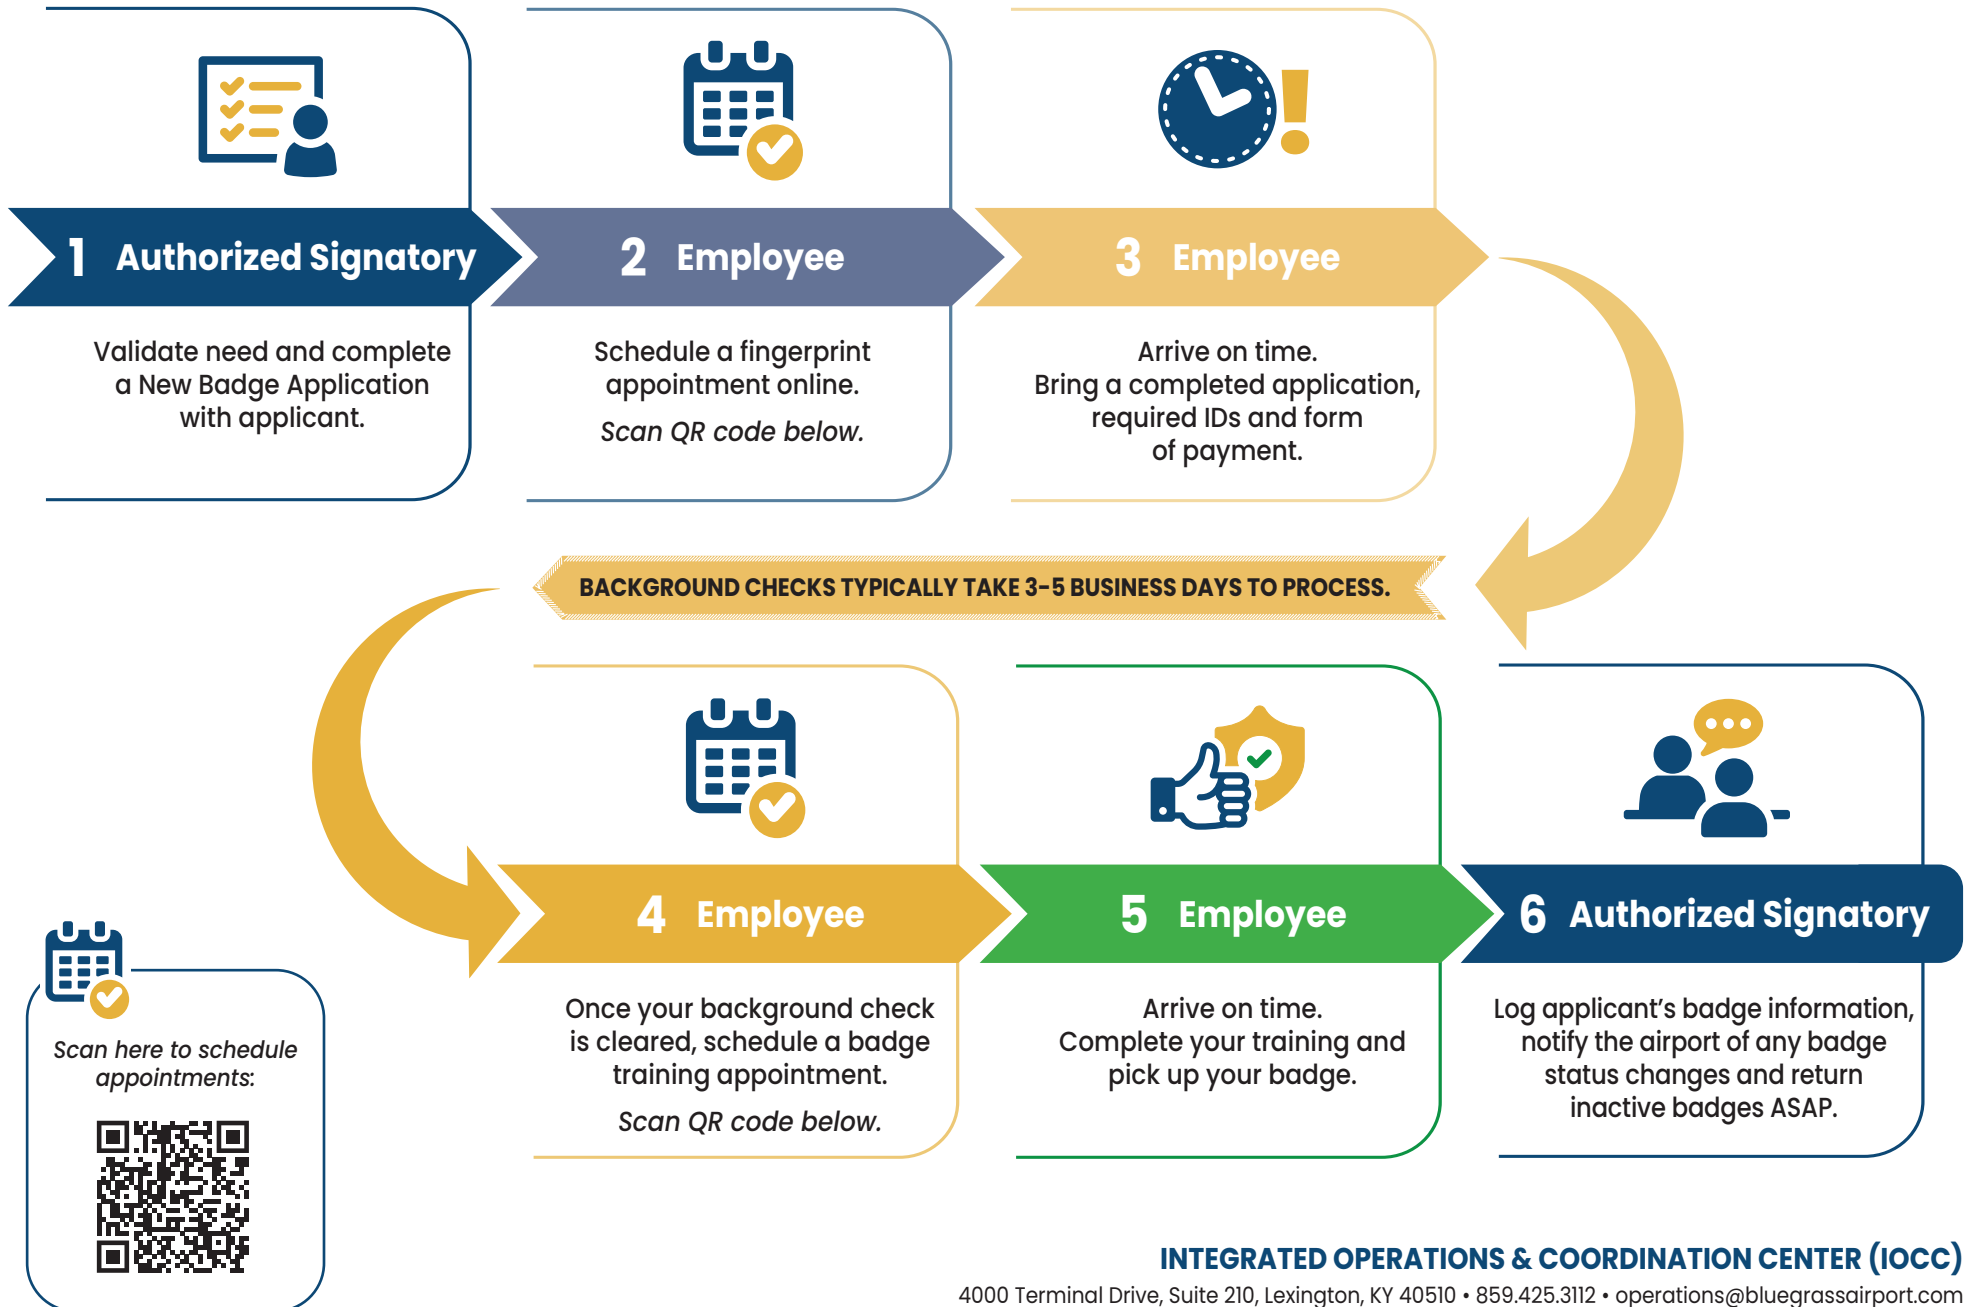

# New Badge Application Process

**INTEGRATED OPERATIONS & COORDINATION CENTER (IOCC)**

4000 Terminal Drive, Suite 210, Lexington, KY 40510 • 859.425.3112 • [operations@bluegrassairport.com](mailto:operations@bluegrassairport.com)